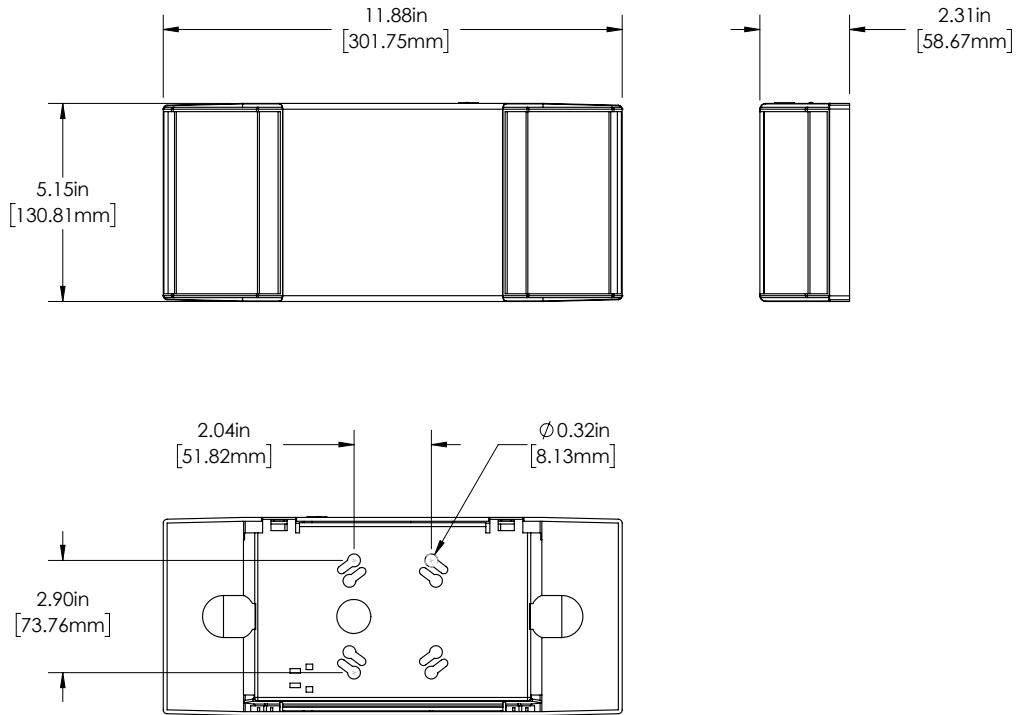

EL2-F

EL3-RW

EL Series Emergency Lights

Dual Head LED Emergency Light Specifications

Dimensional Drawings (cont.)

EL3-SW

Specifications

Model	EL2-F (x)	EL3-RW	EL3-SW
Lumen	240 lumens	200 lumens	220 lumens
Wattage	2 watts	2 watts	2.4 watts
Operating Voltage	120 or 277 VAC		
Current Draw	20 mA		
Color Temperature	5700K		
Beam Angle	120° (per light head)		
Battery Type	NiCad (Ni-Cd)		
Emergency Duration	≥90 minutes		
Recharge Time	24 hours		
Surge Protection	2 kV		
IP Rating	IP20		
Environmental Rating	Non-weatherproof		
Rated Life (L70)	30000 hours		
Ambient Operating Temperature	0-40 °C (32-104 °F)		