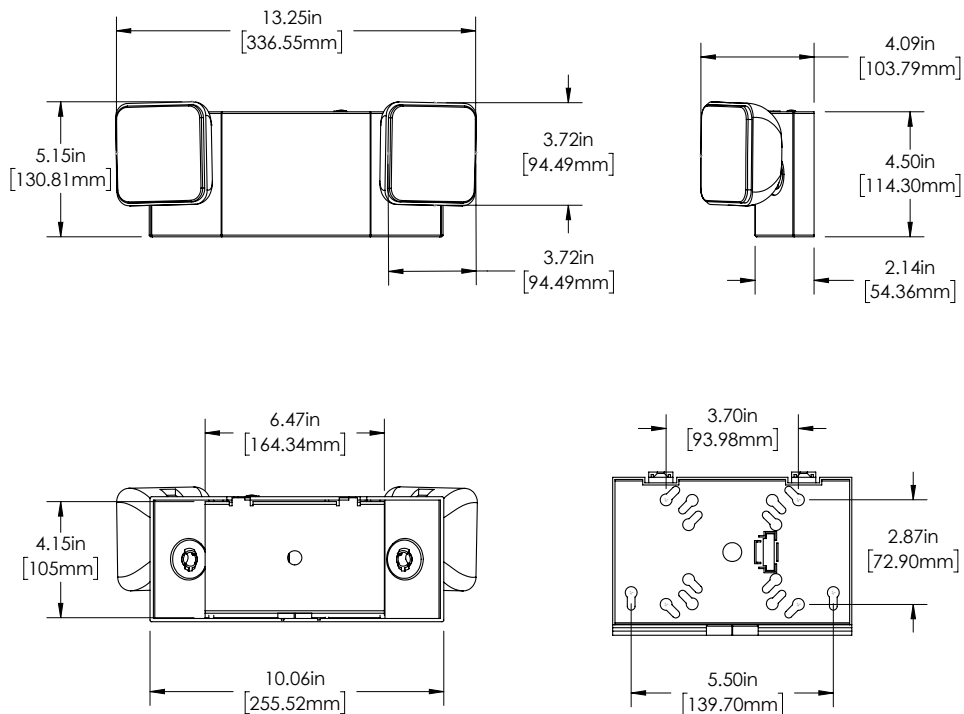

EL2-F

EL3-RW

EL Series Emergency Lights

Dual Head LED Emergency Light Specifications

Dimensional Drawings (cont.)

EL3-SW

Specifications

Model	EL2-F (x)	EL3-RW	EL3-SW
Lumen	240 lumens	200 lumens	220 lumens
Wattage	2 watts	2 watts	2.4 watts
Operating Voltage	120 or 277 VAC		
Current Draw	20 mA		
Color Temperature	5700K		
Beam Angle	120° (per light head)		
Battery Type	NiCad (Ni-Cd)		
Emergency Duration	≥90 minutes		
Recharge Time	24 hours		
Surge Protection	2 kV		
IP Rating	IP20		
Environmental Rating	Non-weatherproof		
Rated Life (L70)	30000 hours		
Ambient Operating Temperature	0-40 °C (32-104 °F)		