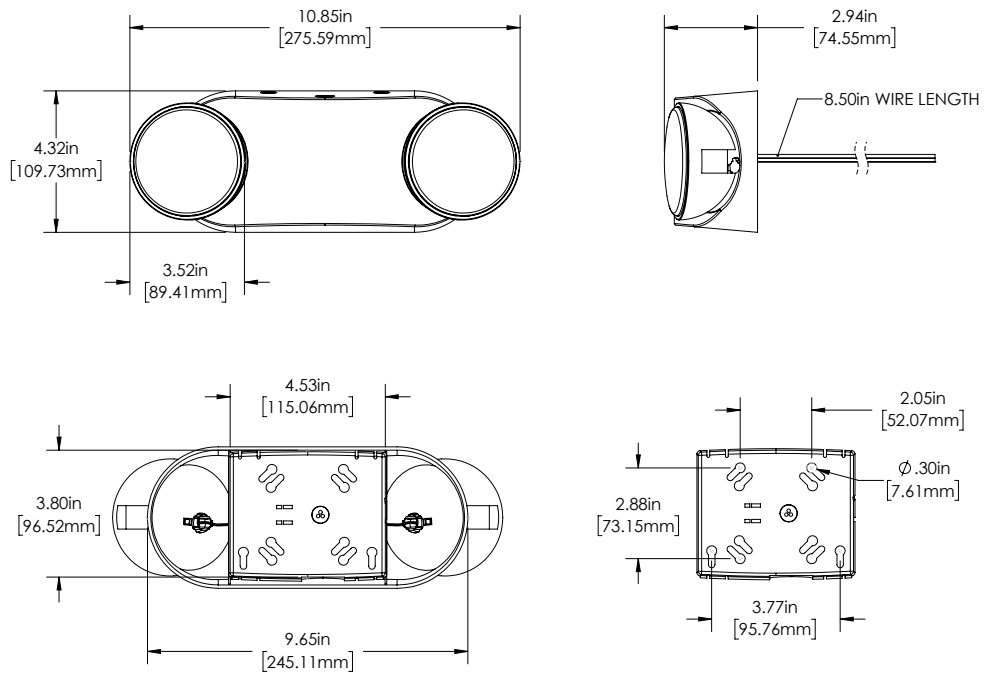

EL2-F

EL3-RW

EL Series Emergency Lights

Dual Head LED Emergency Light Specifications

Dimensional Drawings (cont.)

EL3-SW

Specifications

Model	EL2-F (x)	EL3-RW	EL3-SW
Lumen	240 lumens	200 lumens	220 lumens
Wattage	2 watts	2 watts	2.4 watts
Operating Voltage	120 or 277 VAC		
Current Draw	20 mA		
Color Temperature	5700K		
Beam Angle	120° (per light head)		
Battery Type	NiCad (Ni-Cd)		
Emergency Duration	≥90 minutes		
Recharge Time	24 hours		
Surge Protection	2 kV		
IP Rating	IP20		
Environmental Rating	Non-weatherproof		
Rated Life (L70)	30000 hours		
Ambient Operating Temperature	0-40 °C (32-104 °F)		