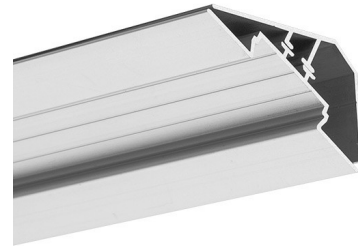

PRODUCT DESCRIPTION

LOC-30 angle extrusion is designed to be mounted in places where surfaces are connected at right angles e.g. under kitchen cabinets - at the junction of the wall surface and the bottom of the cabinets, under shelves, in the corner formed by the contact of the wall and the frame of the display window, etc. LOC-30 profile consists of the set of two extrusion: LIPAC-30 mounting extrusion and OPAC-30 - extrusion/fixture for LED.

Patent Number: US D806,939 S

- Easy assembly and disassembly of the lighting fixture
- Easy wiring

FINISH :

Silver anodized

Fill empty fields

Product nr.	
Fixture type	
Company	
Job name	
Date	

TECHNICAL SPECIFICATION

Application

- for construction of fixtures illuminating at a 30-degree angle
- for placing in internal 90° corners (cabinet - wall, ceiling - wall, wall - wall, etc.)

Assembly

- on a mounting strip fastened with screws appropriately selected for the mounting surface