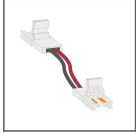

LED TAPES

C-SC-IP20
Ref: C-SC-IP20

C-SC-IP65
Ref: C-SC-IP65

C-SS-IP20
Ref: C-SS-IP20

C-SS-IP65
Ref: C-SS-IP65

C1-0W
Ref: C1-0W

C11-RGB-1.5W
Ref: C11-RGB-1.5W

C14-RGB+W-6W
Ref: C14-RGB+W-6W